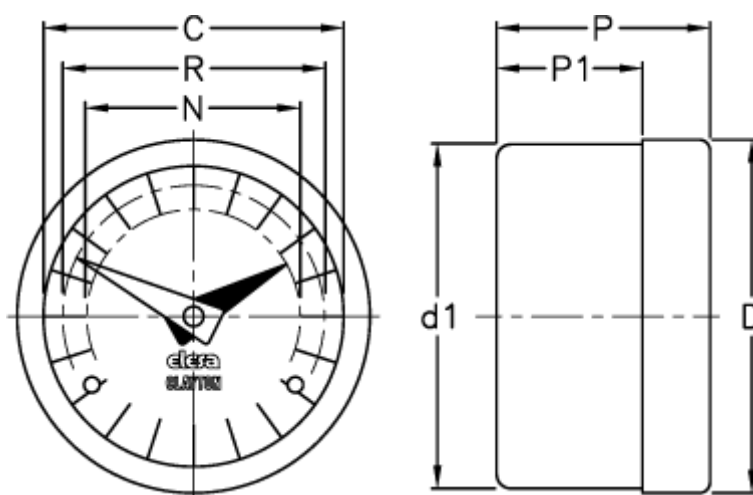

Article number: 2307070015
Description: E+G Gravity indicator
GA11-0008-D

Measures

C = 42
D = 49.8
D1 = 48.2
N = 30
P = 30
P1 = 23.0
R = 37